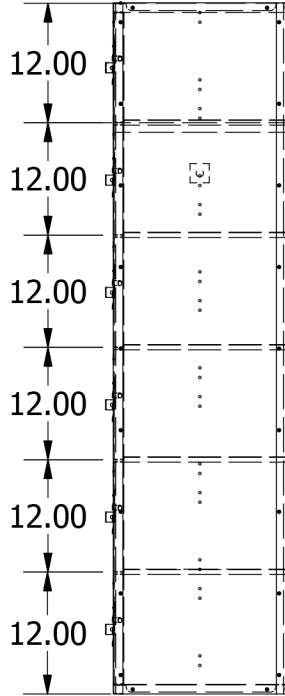

16 Person Jorgenson Signature Locker

Shown with 6" high legs

Allow $\frac{1}{16}$ " growth per frame

Jorgenson Lockers

1239 South 700 West
Salt Lake City, UT 84104
101 Johnston Circle
Palmetto, GA 30268

Jorgenson Lockers
A div. of Jorgenson Industrial Companies
STRONG on Customer Service 877-952-0151