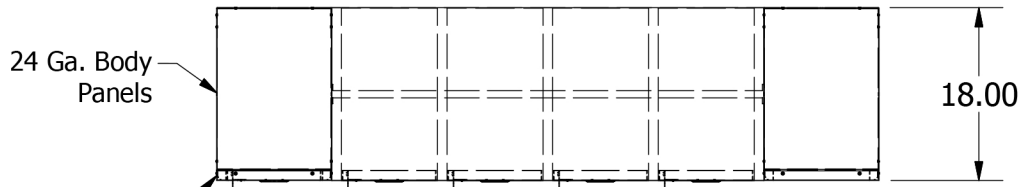

16 Person Jorgenson Signature Locker

Shown with 6" high legs

Allow $\frac{1}{16}$ " growth per frame

Jorgenson Lockers

1239 South 700 West
Salt Lake City, UT 84104
101 Johnston Circle
Palmetto, GA 30268

Jorgenson Lockers
A div. of Jorgenson Industrial Companies
STRONG on Customer Service 877-952-0151