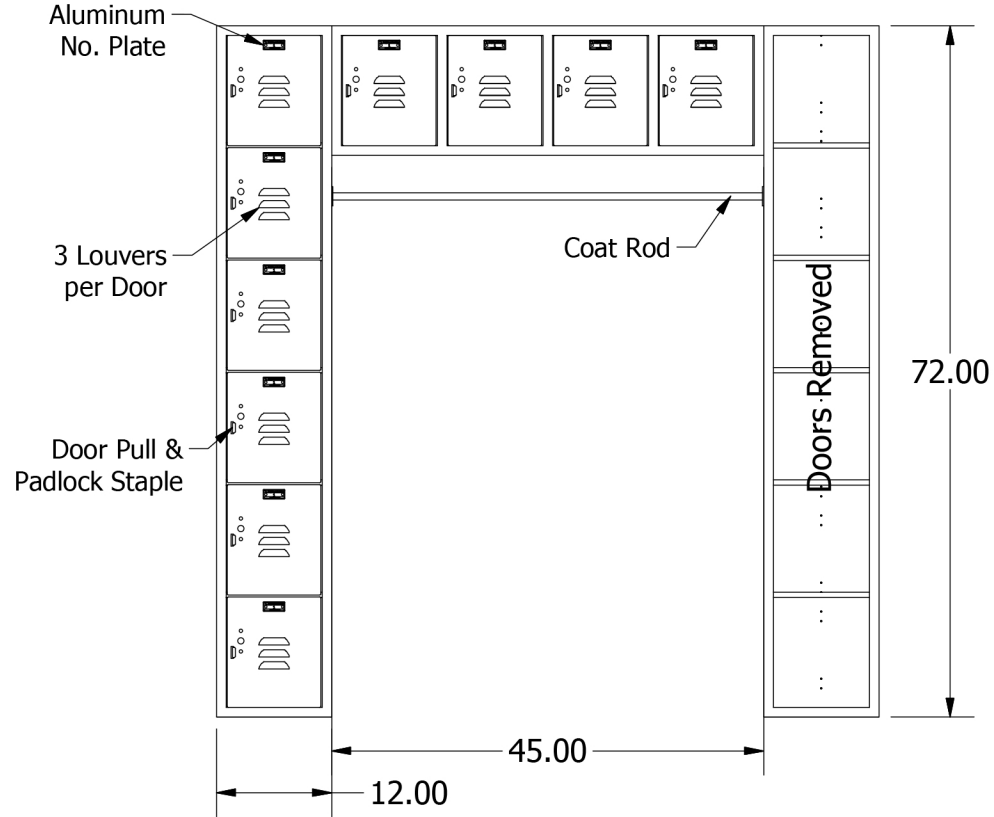

16 Person Jorgenson Signature Locker

Shown with 6" high legs

Allow $\frac{1}{16}$ " growth per frame

Jorgenson Lockers

1239 South 700 West
Salt Lake City, UT 84104
101 Johnston Circle
Palmetto, GA 30268

Jorgenson Lockers
A div. of Jorgenson Industrial Companies
STRONG on Customer Service 877-952-0151